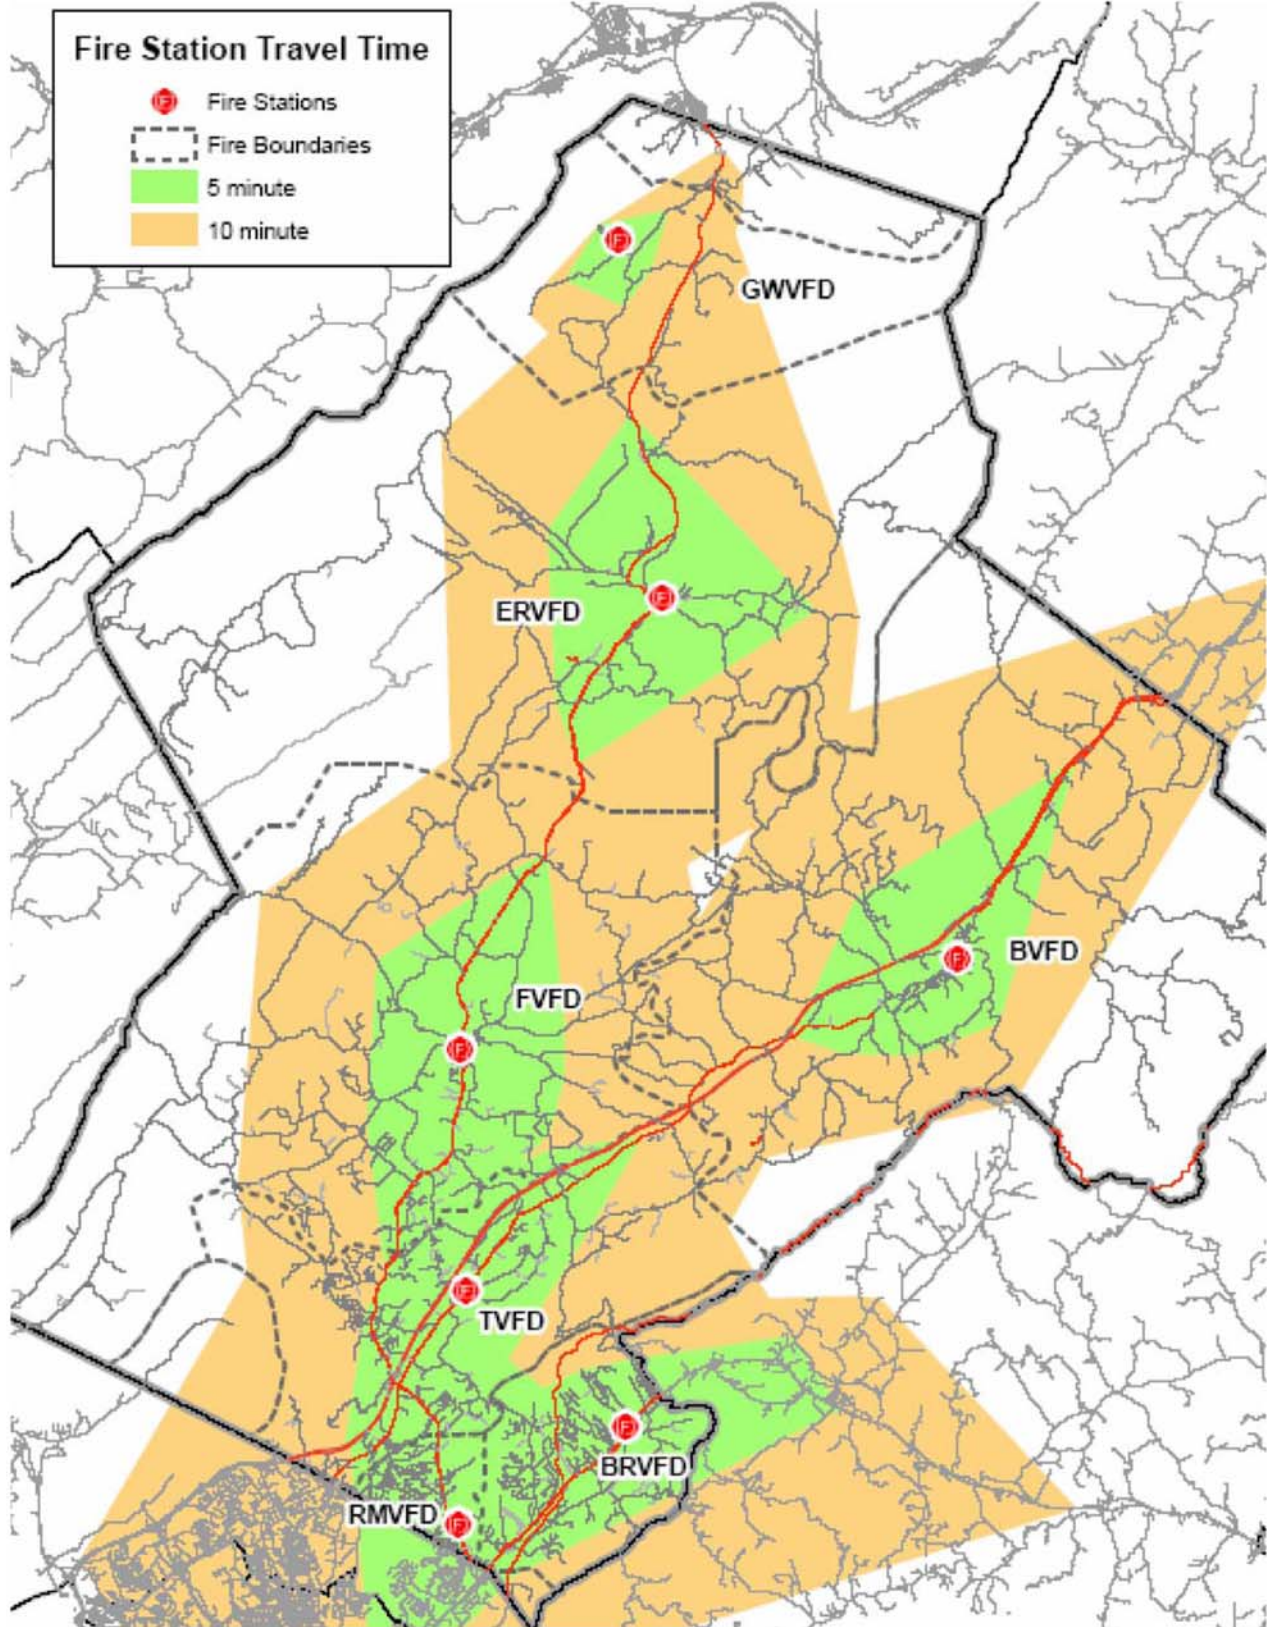

Fire Service Travel Time Analysis

Source: Botetourt County GIS Department
2010 Comprehensive Plan Update.