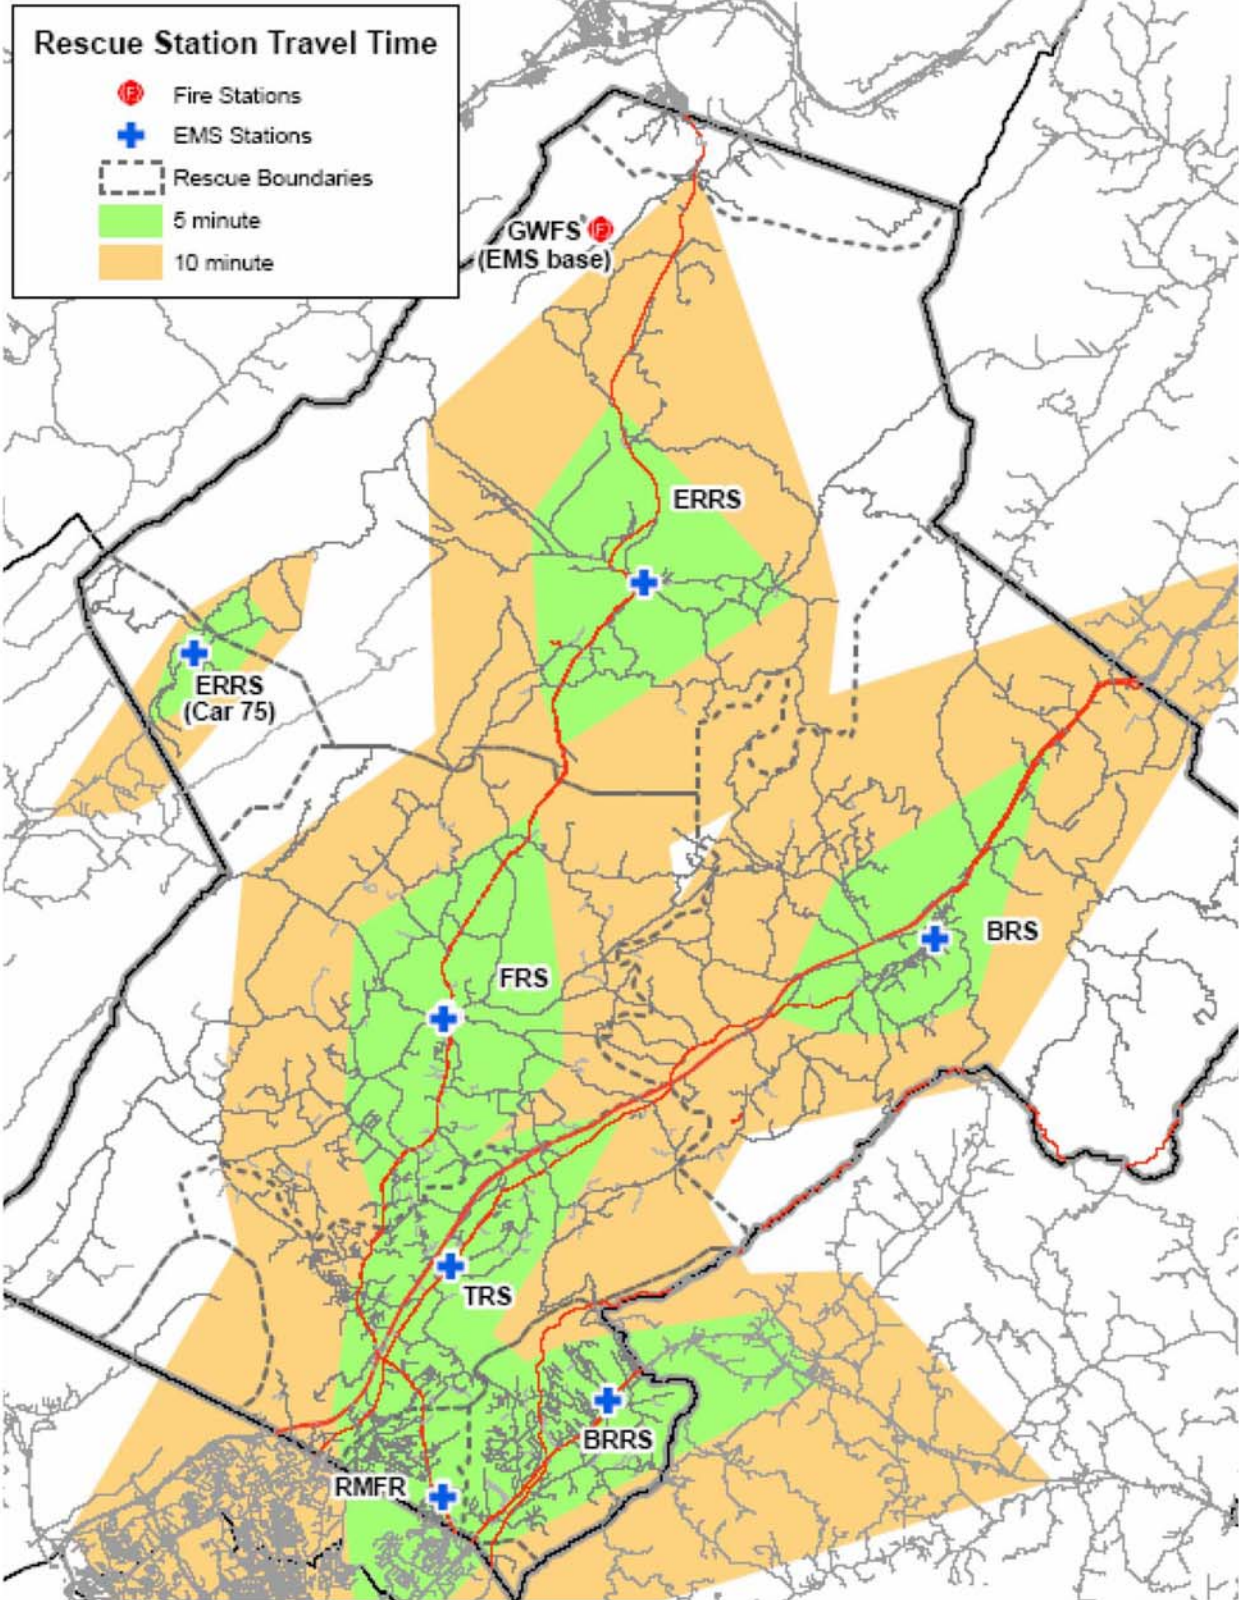

# Rescue Service Travel Time Analysis

Source: Botetourt County GIS Department  
2010 Comprehensive Plan Update.