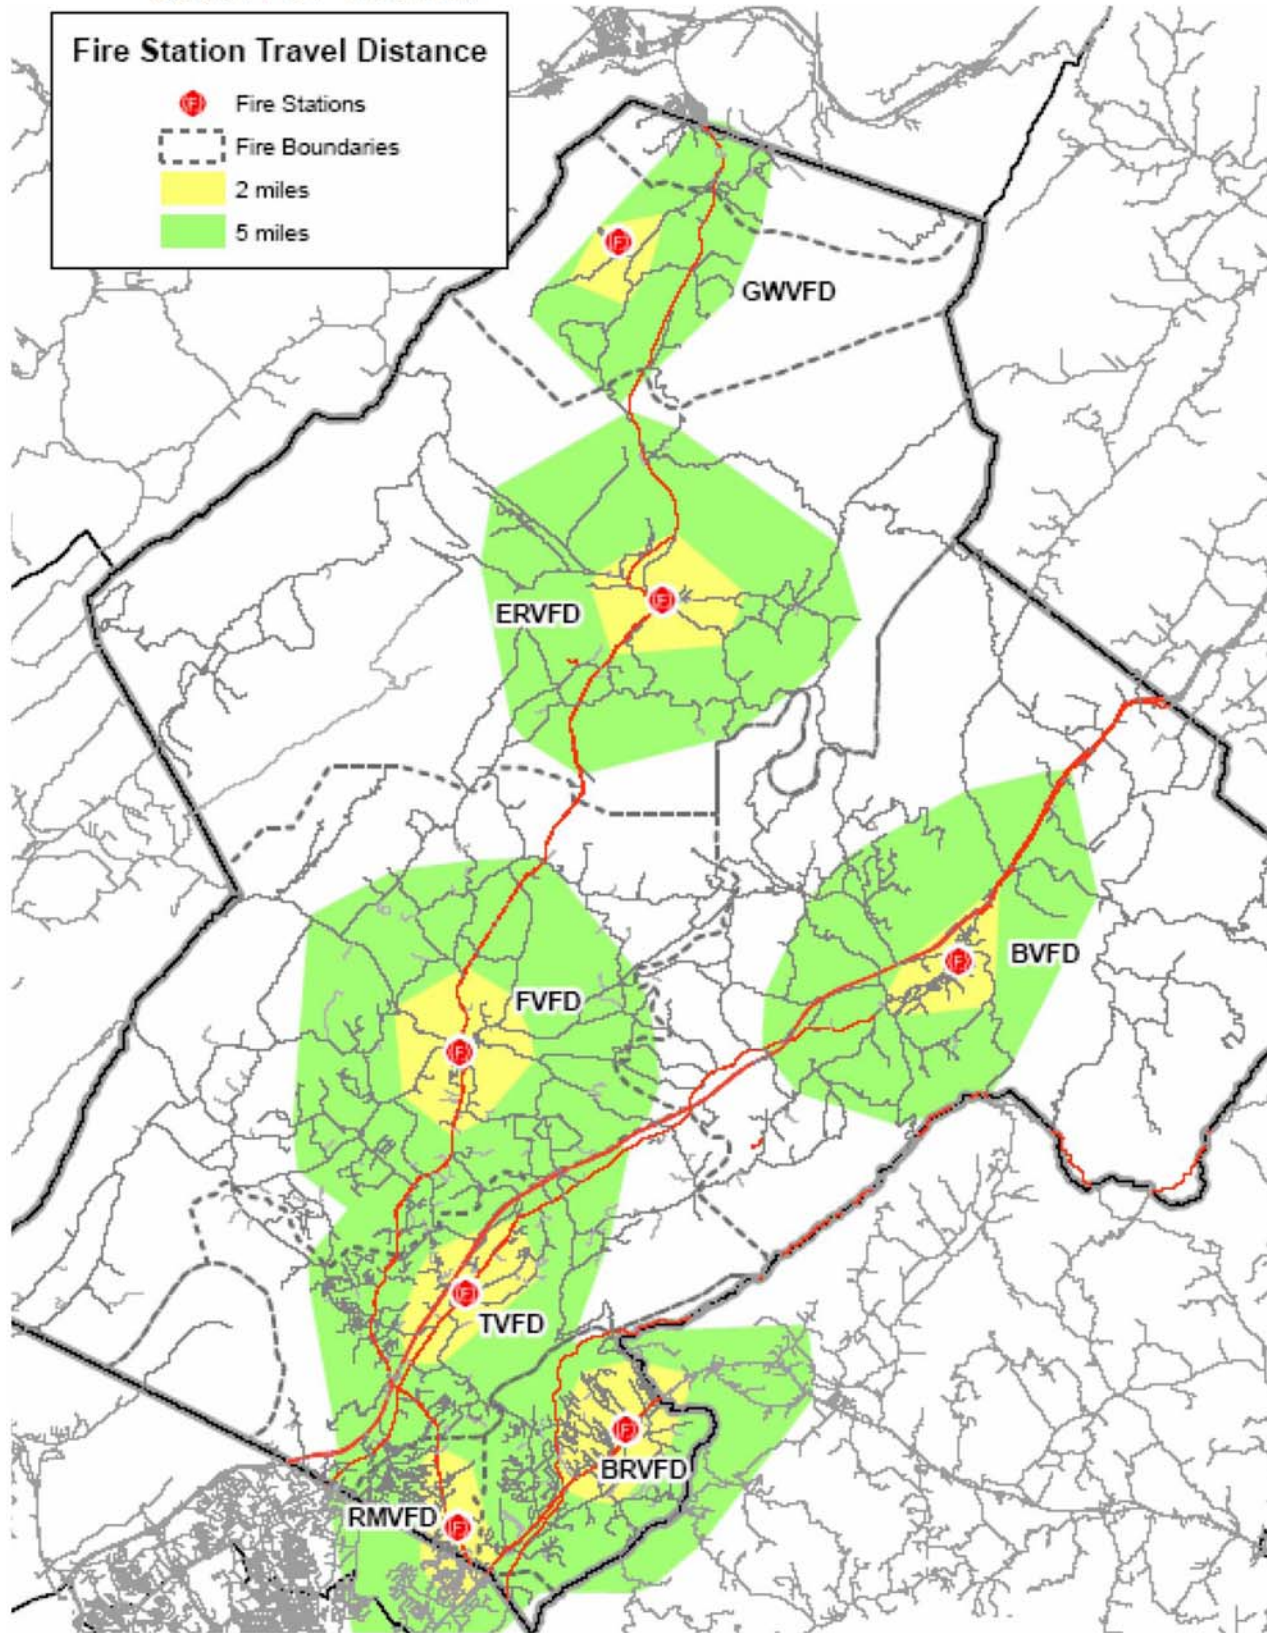

BOTETOURT
COUNTY OF VIRGINIA

Fire Service Travel Distance Analysis

Source: Botetourt County GIS Department
2010 Comprehensive Plan Update.

RENAISSANCE PLANNING GROUP