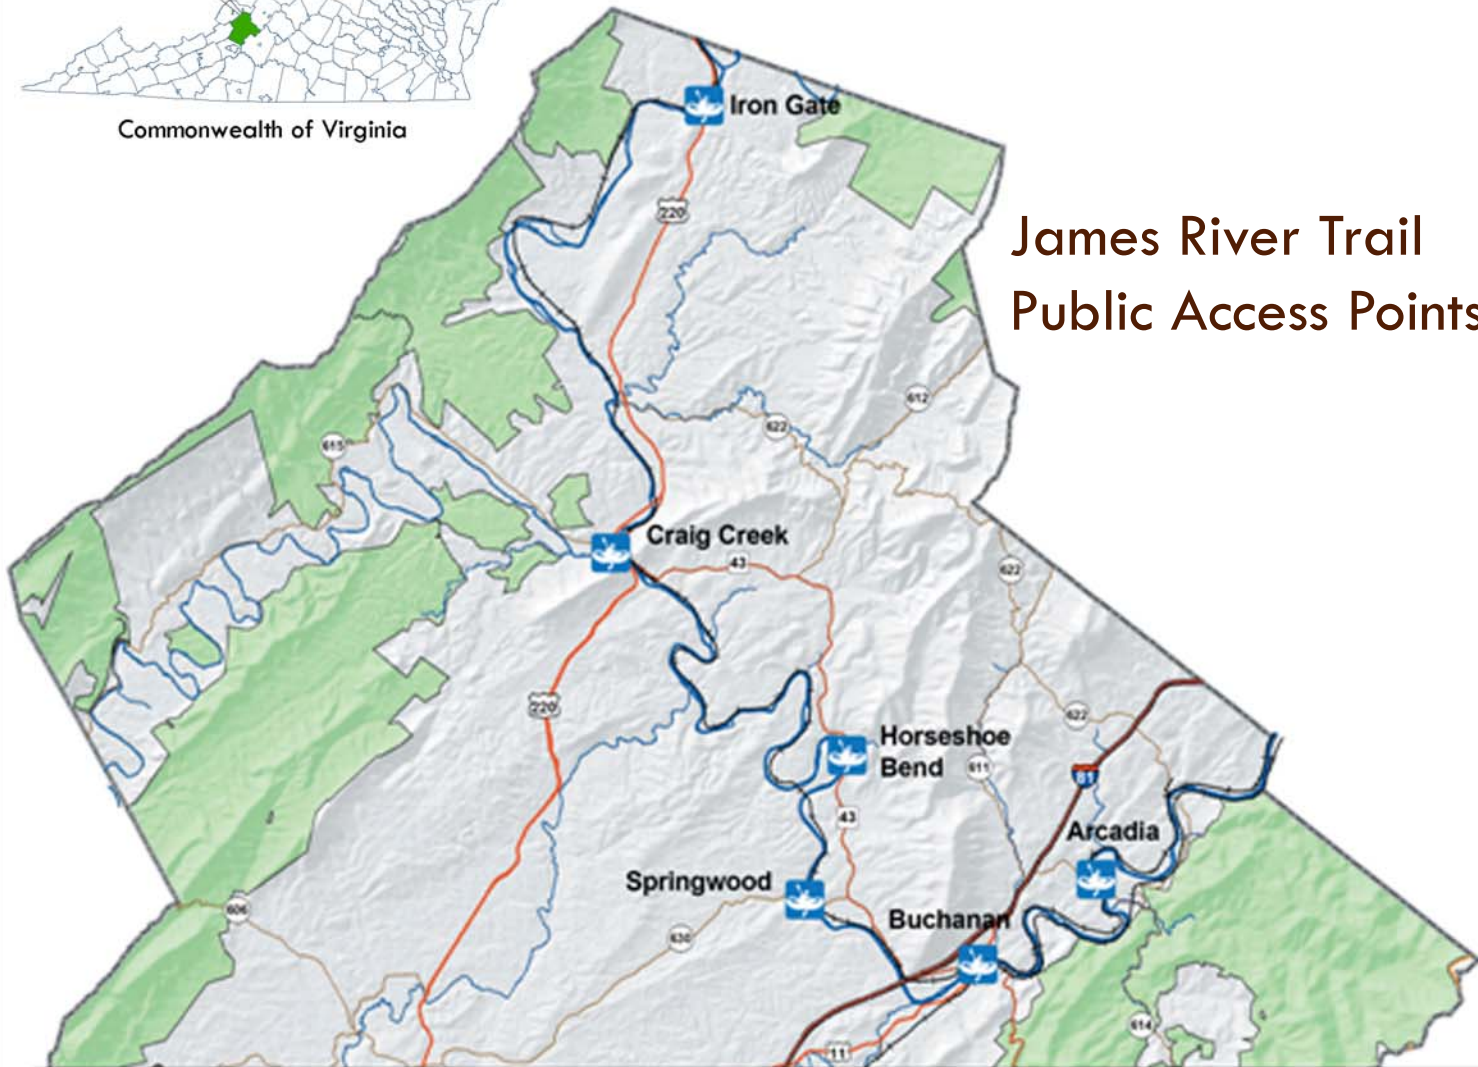

BOTETOURT

COUNTY OF VIRGINIA

James River Trail Public Access Points

Legend

- Public Access Points
- Railroad
- Interstate
- U.S. Route
- State Route
- Local Route
- Blue Ridge Parkway
- Streams
- Botetourt County Boundary
- National Forest

Source: Botetourt County GIS Department
2010 Comprehensive Plan Update.