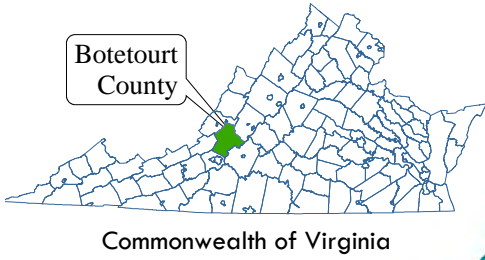

# MAP 23

## BOTETOURT COUNTY OF VIRGINIA