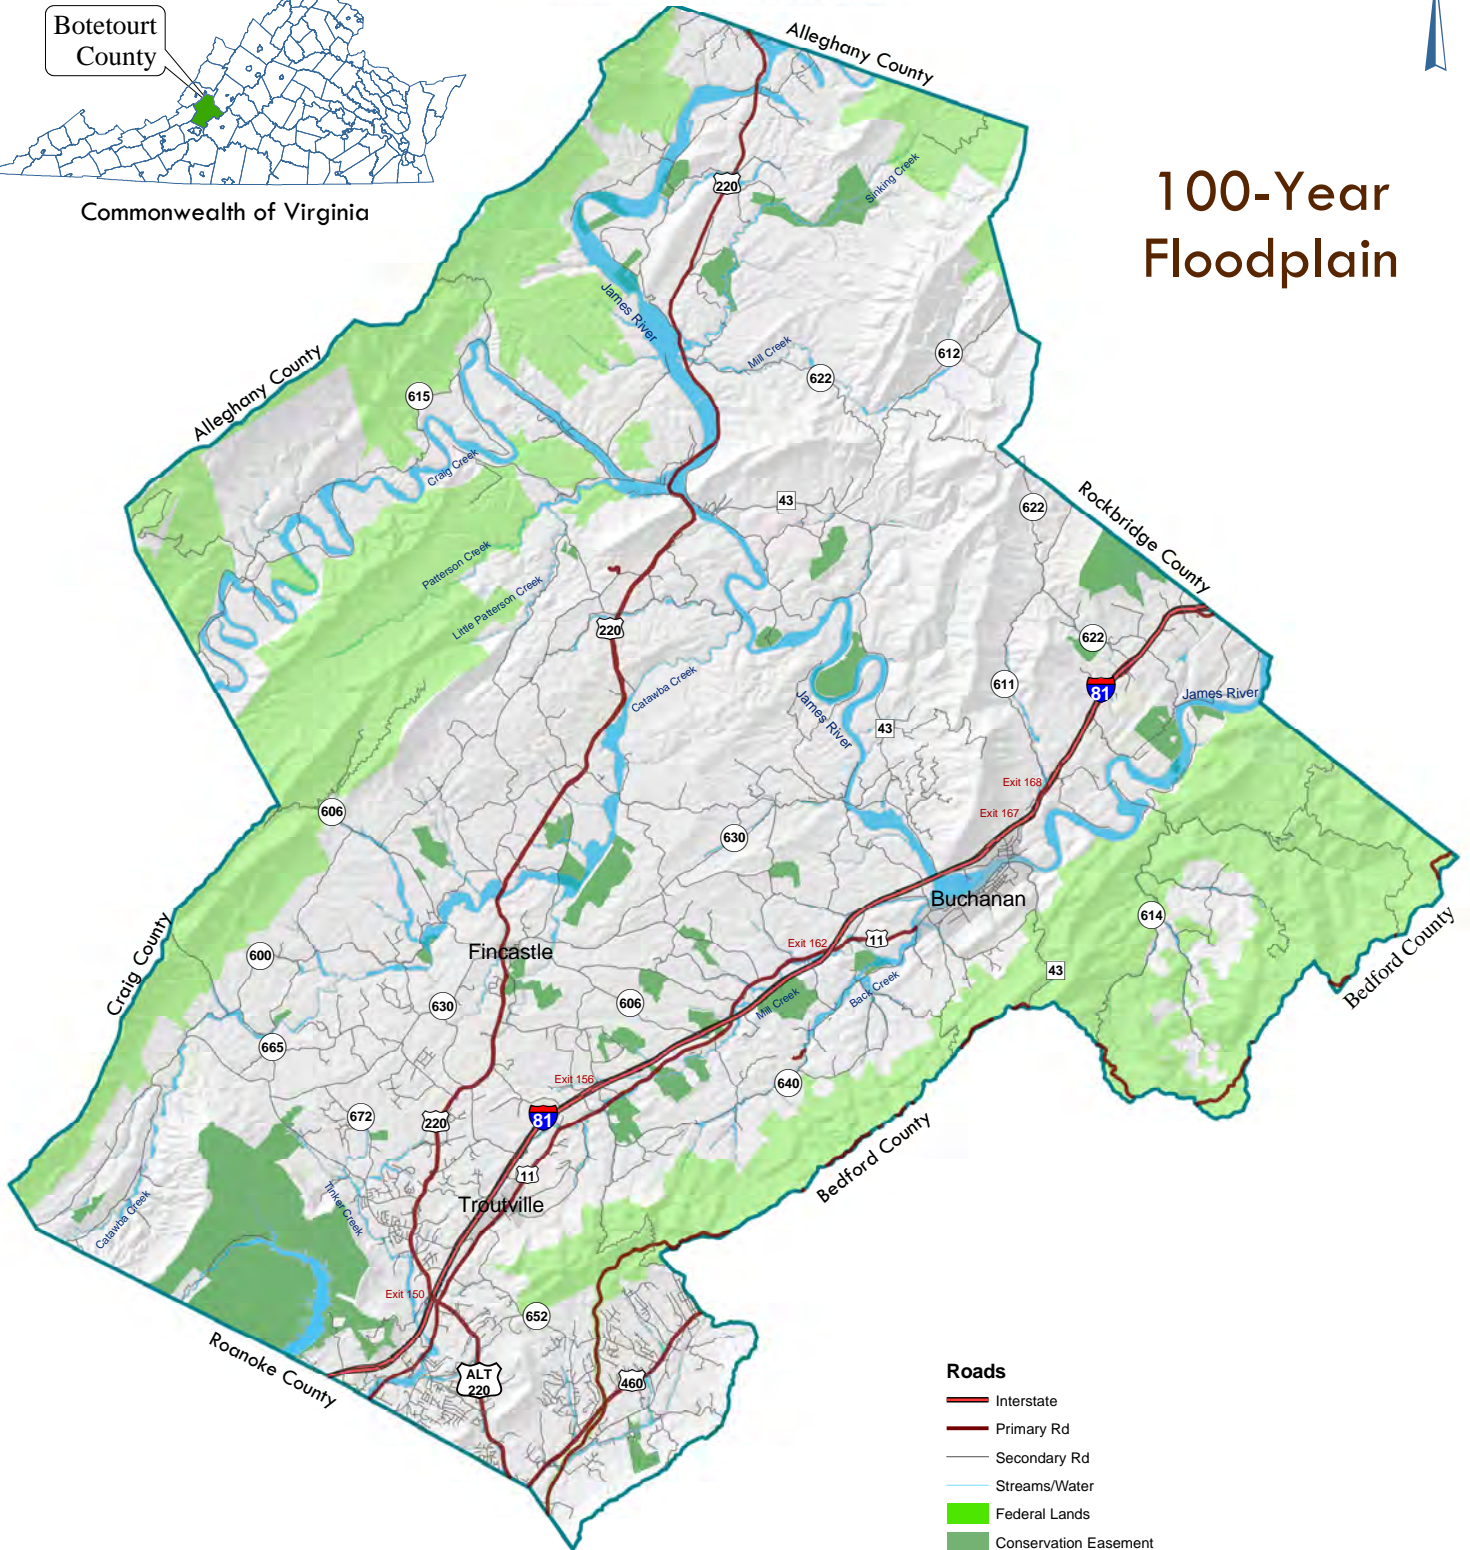

# MAP 23

## BOTETOURT COUNTY OF VIRGINIA

### 100-Year Floodplain

Source: Botetourt County GIS Department  
2010 Comprehensive Plan Update. February 2011