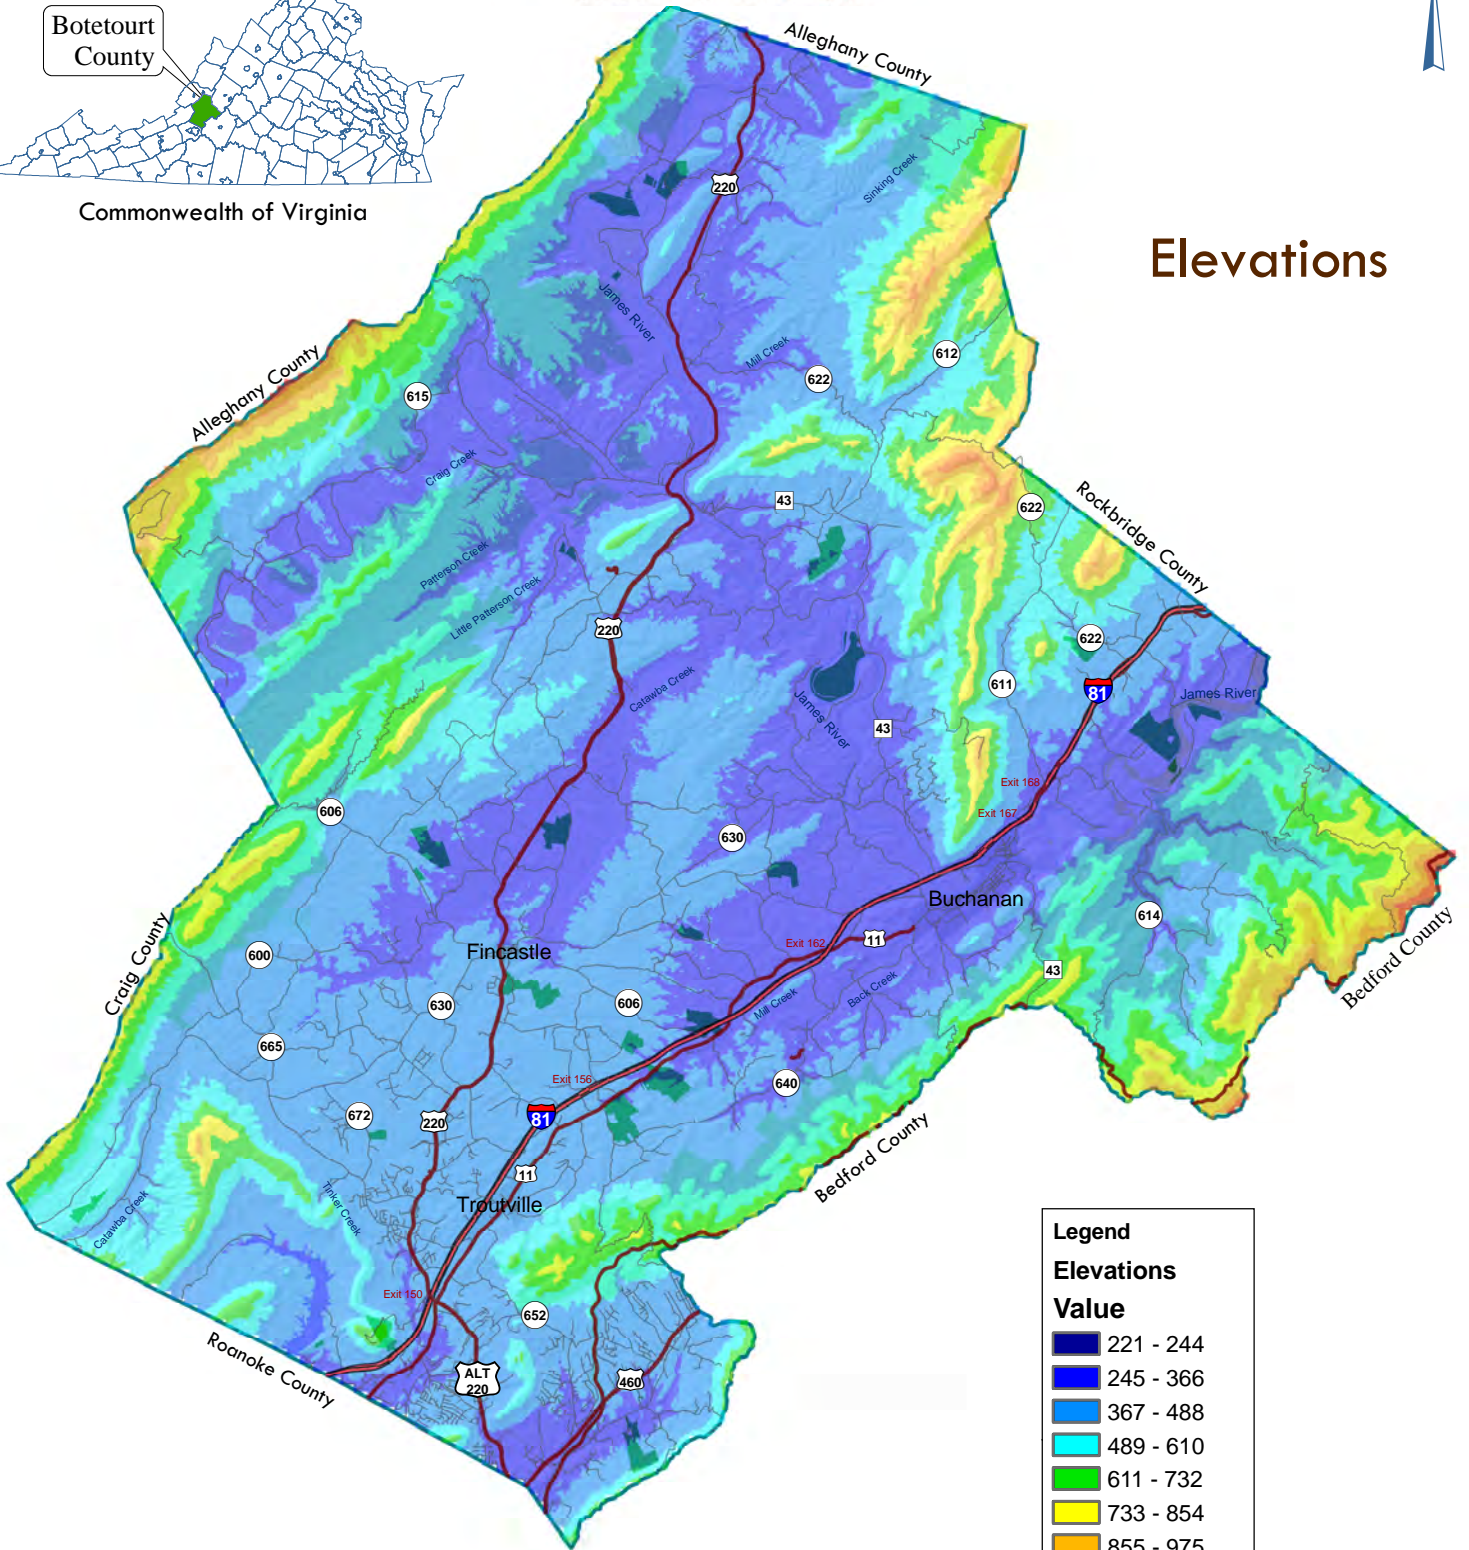

MAP 21

BOTETOURT COUNTY OF VIRGINIA

Elevations

Source: Botetourt County GIS Department
2010 Comprehensive Plan Update, February 2011

RENAISSANCE PLANNING GROUP