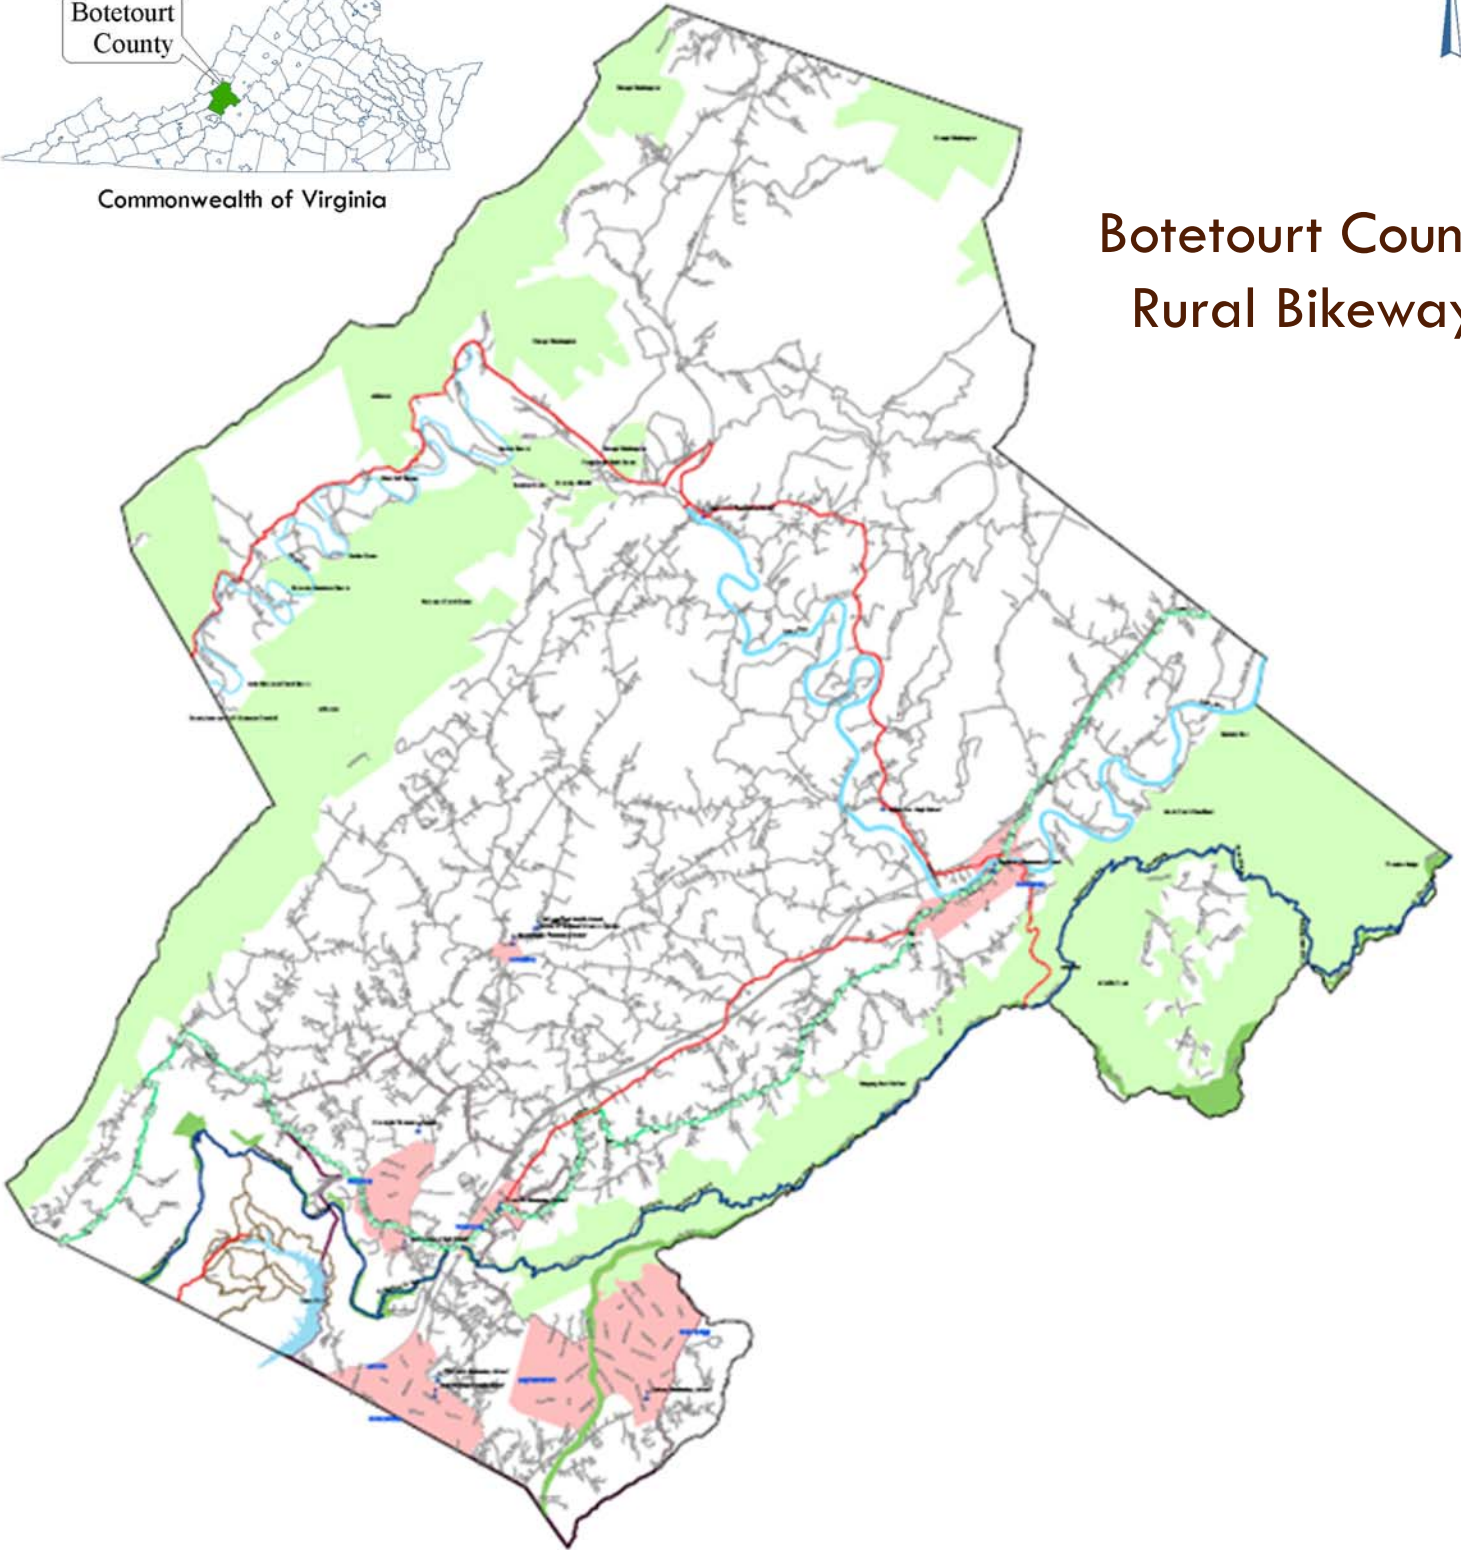

BOTETOURT
COUNTY OF VIRGINIA

**Botetourt County
Rural Bikeway**

Source: Botetourt County GIS Department
2010 Comprehensive Plan Update.