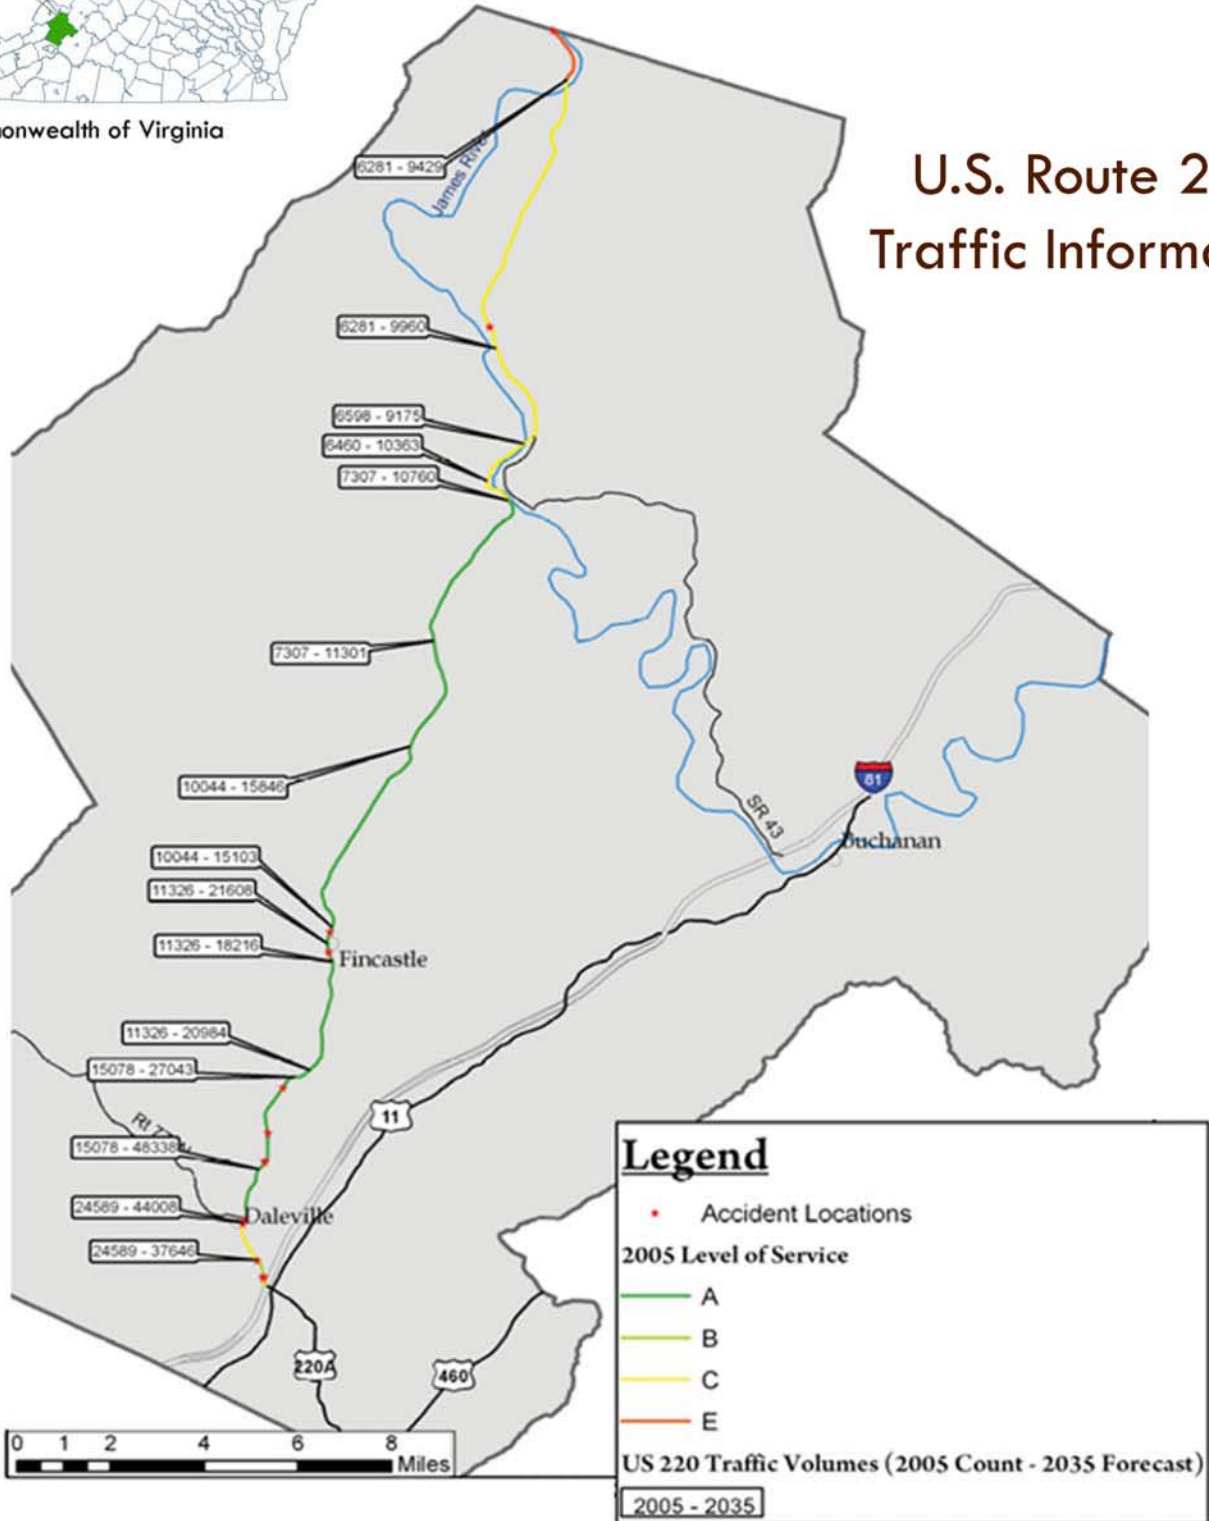

MAP 15

BOTETOURT COUNTY OF VIRGINIA

U.S. Route 220 Traffic Information

Source: Botetourt County GIS Department
2010 Comprehensive Plan Update.