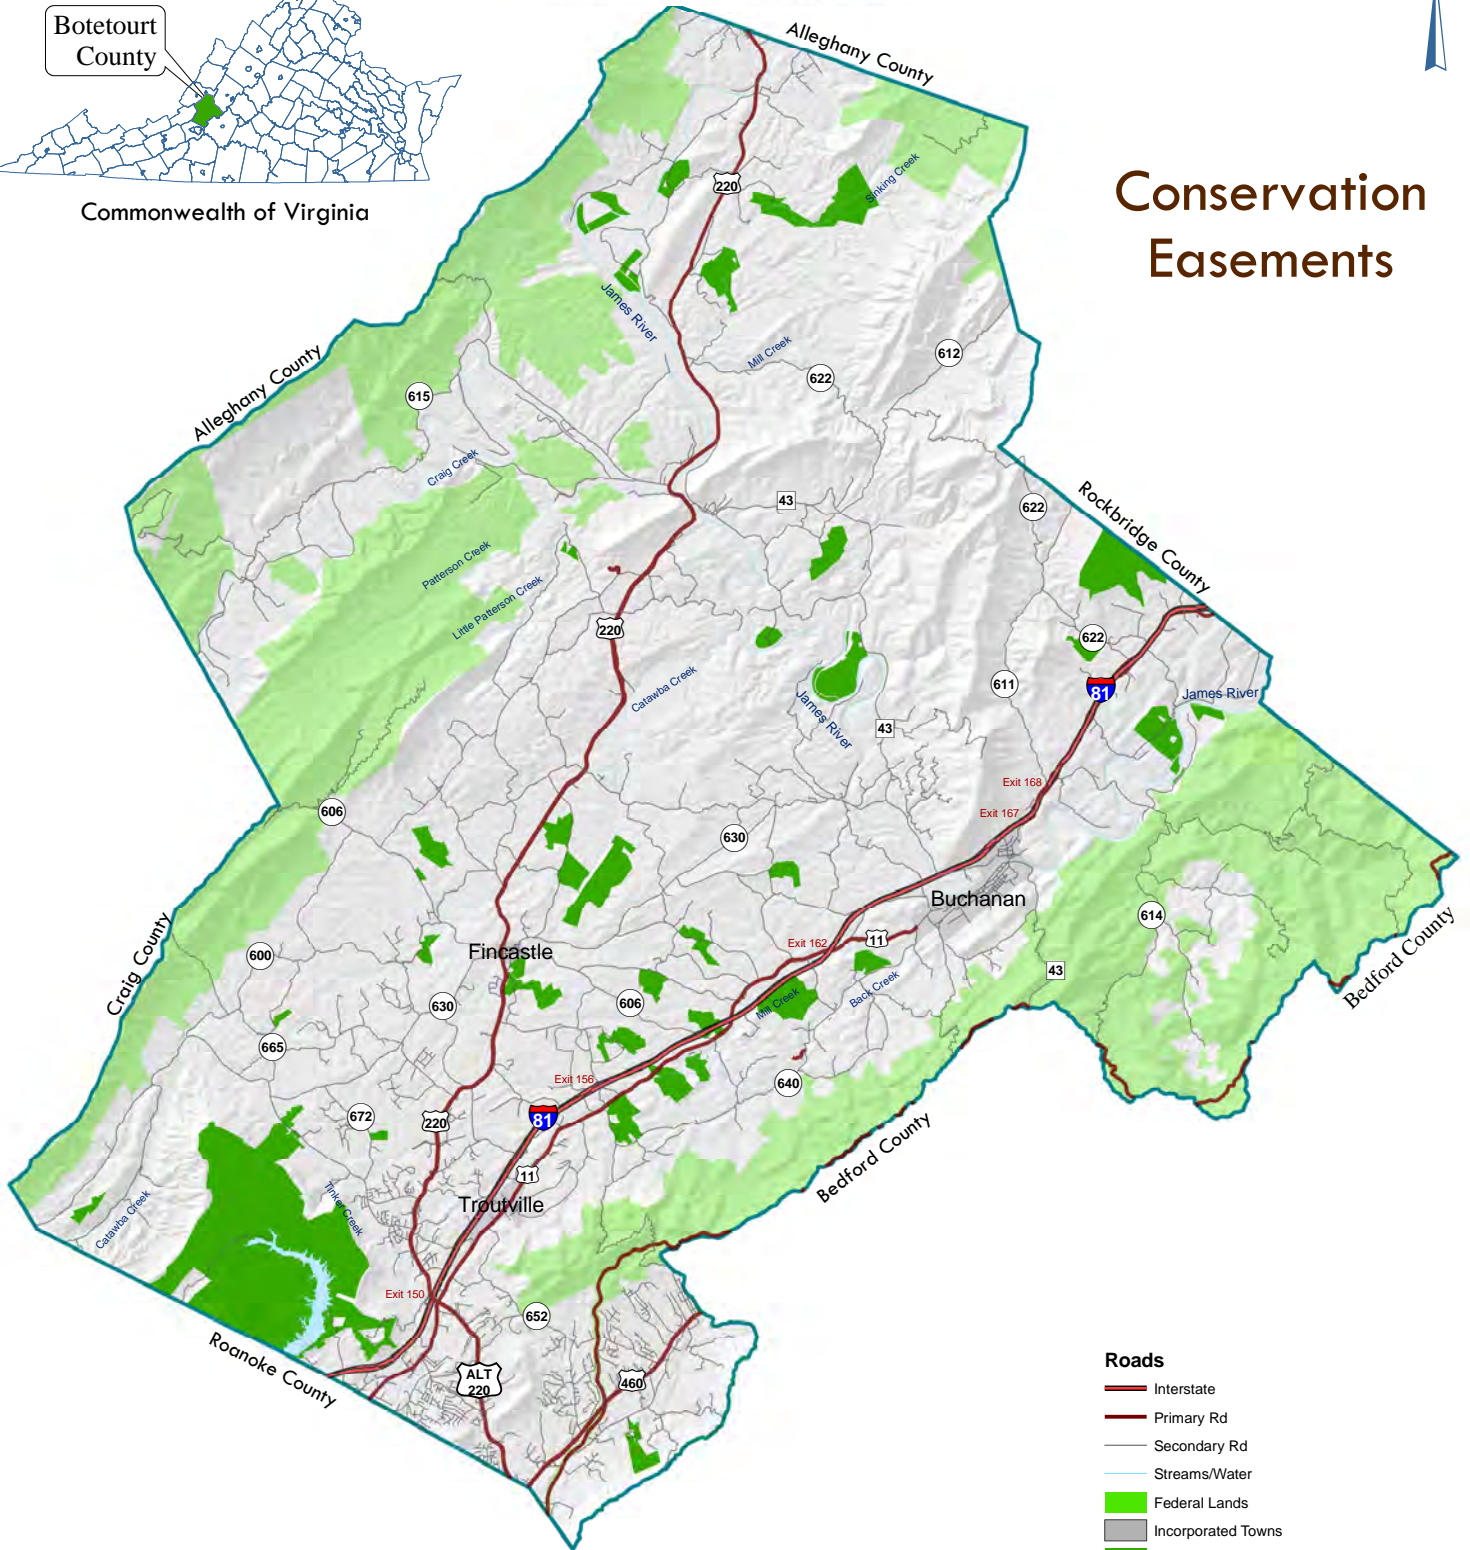

MAP 10

BOTETOURT COUNTY OF VIRGINIA

Conservation Easements

Source: Botetourt County GIS Department
2010 Comprehensive Plan Update. February 2011