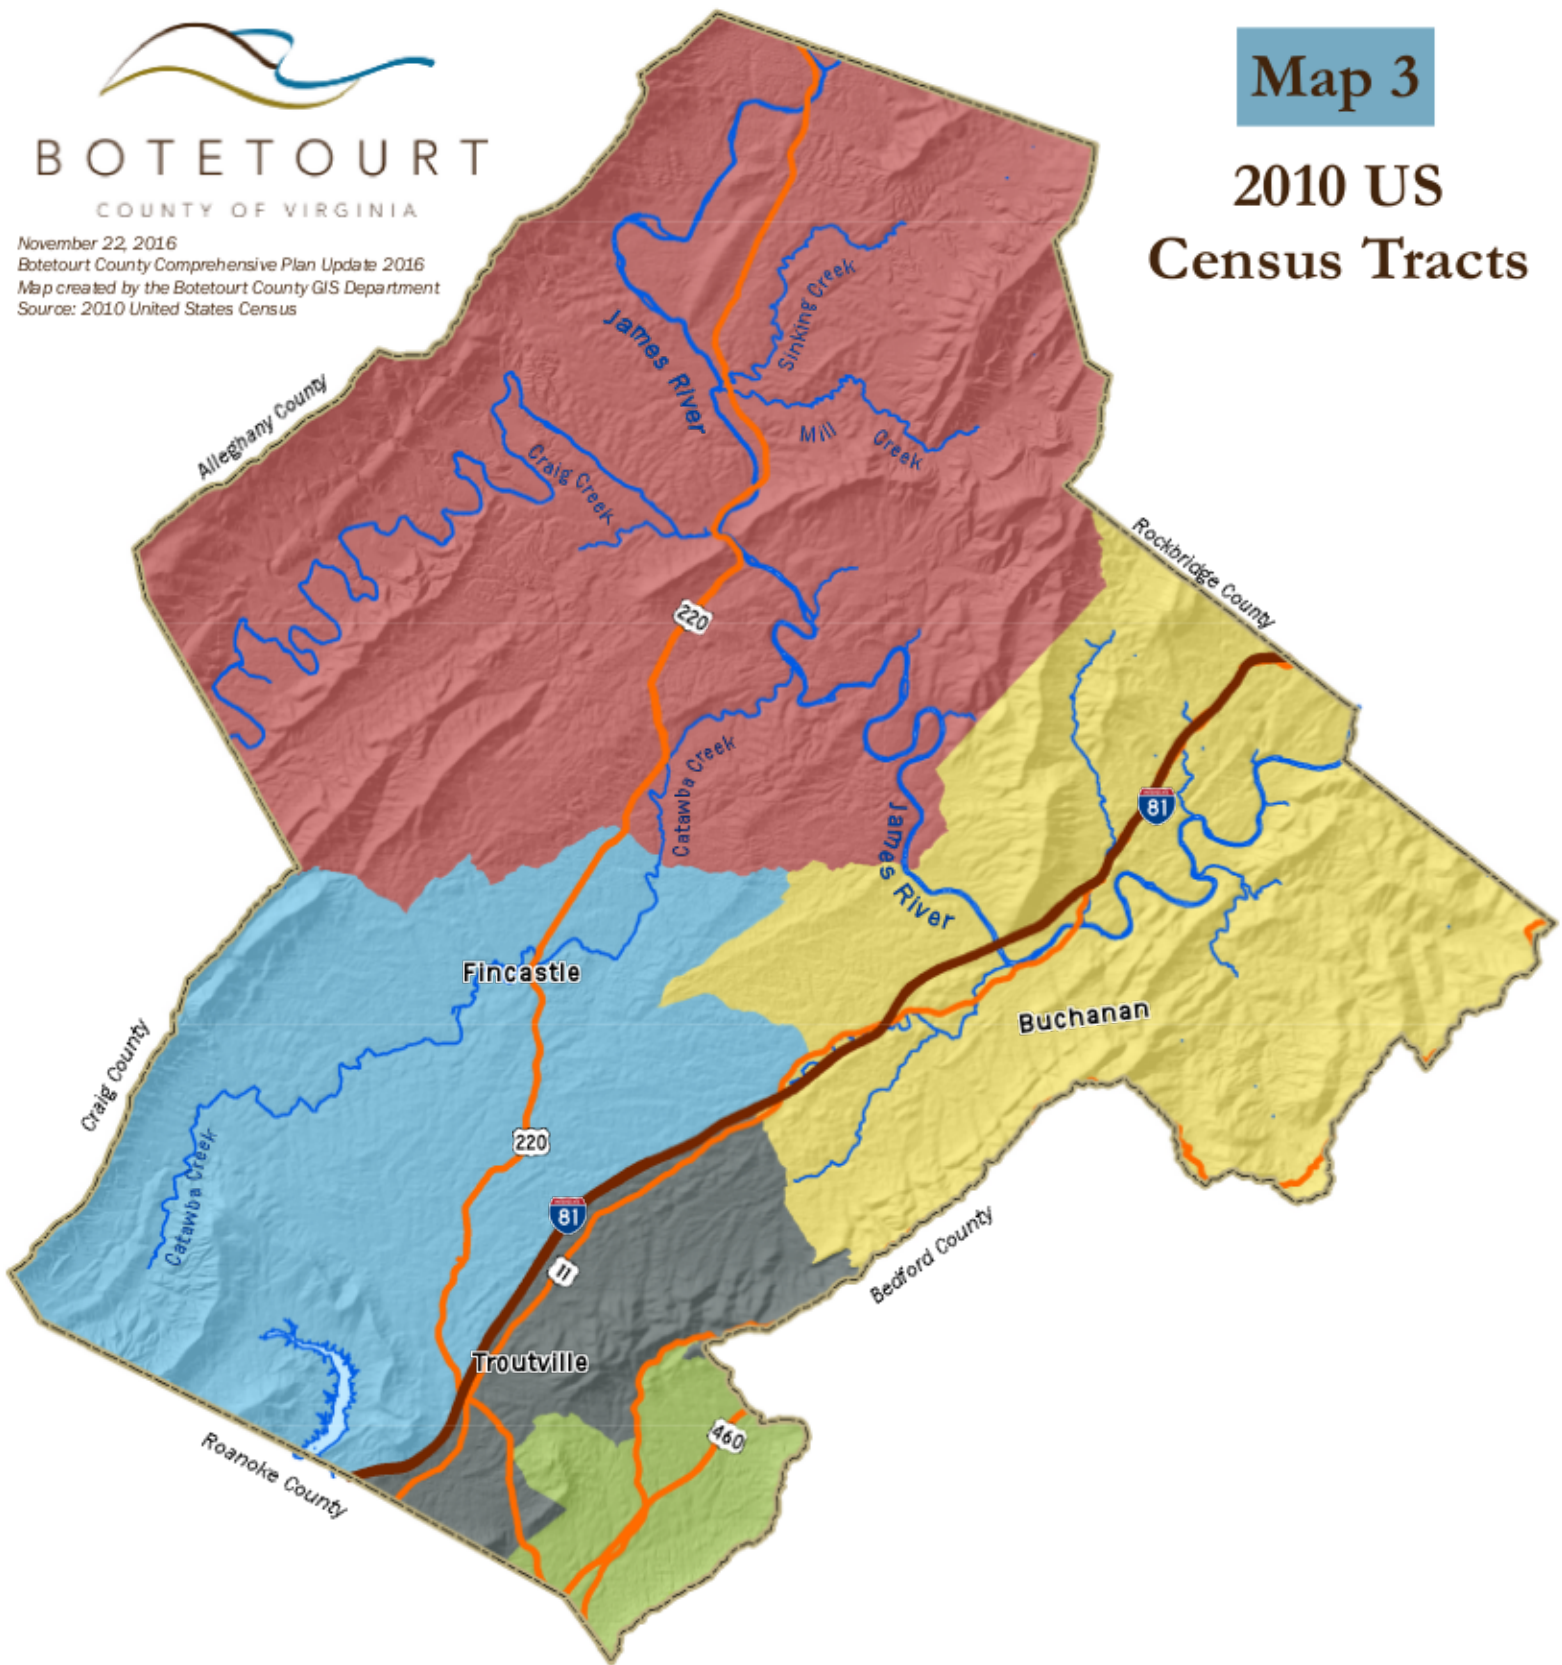

BOTETOURT

COUNTY OF VIRGINIA

November 22, 2016
Botetourt County Comprehensive Plan Update 2016
Map created by the Botetourt County GIS Department
Source: 2010 United States Census

Map 3

2010 US Census Tracts

- | | | | |
|---|------------------|---|------------------|
|  | Census Tract 401 |  | Census Tract 404 |
|  | Census Tract 402 |  | Census Tract 405 |
|  | Census Tract 403 | | |