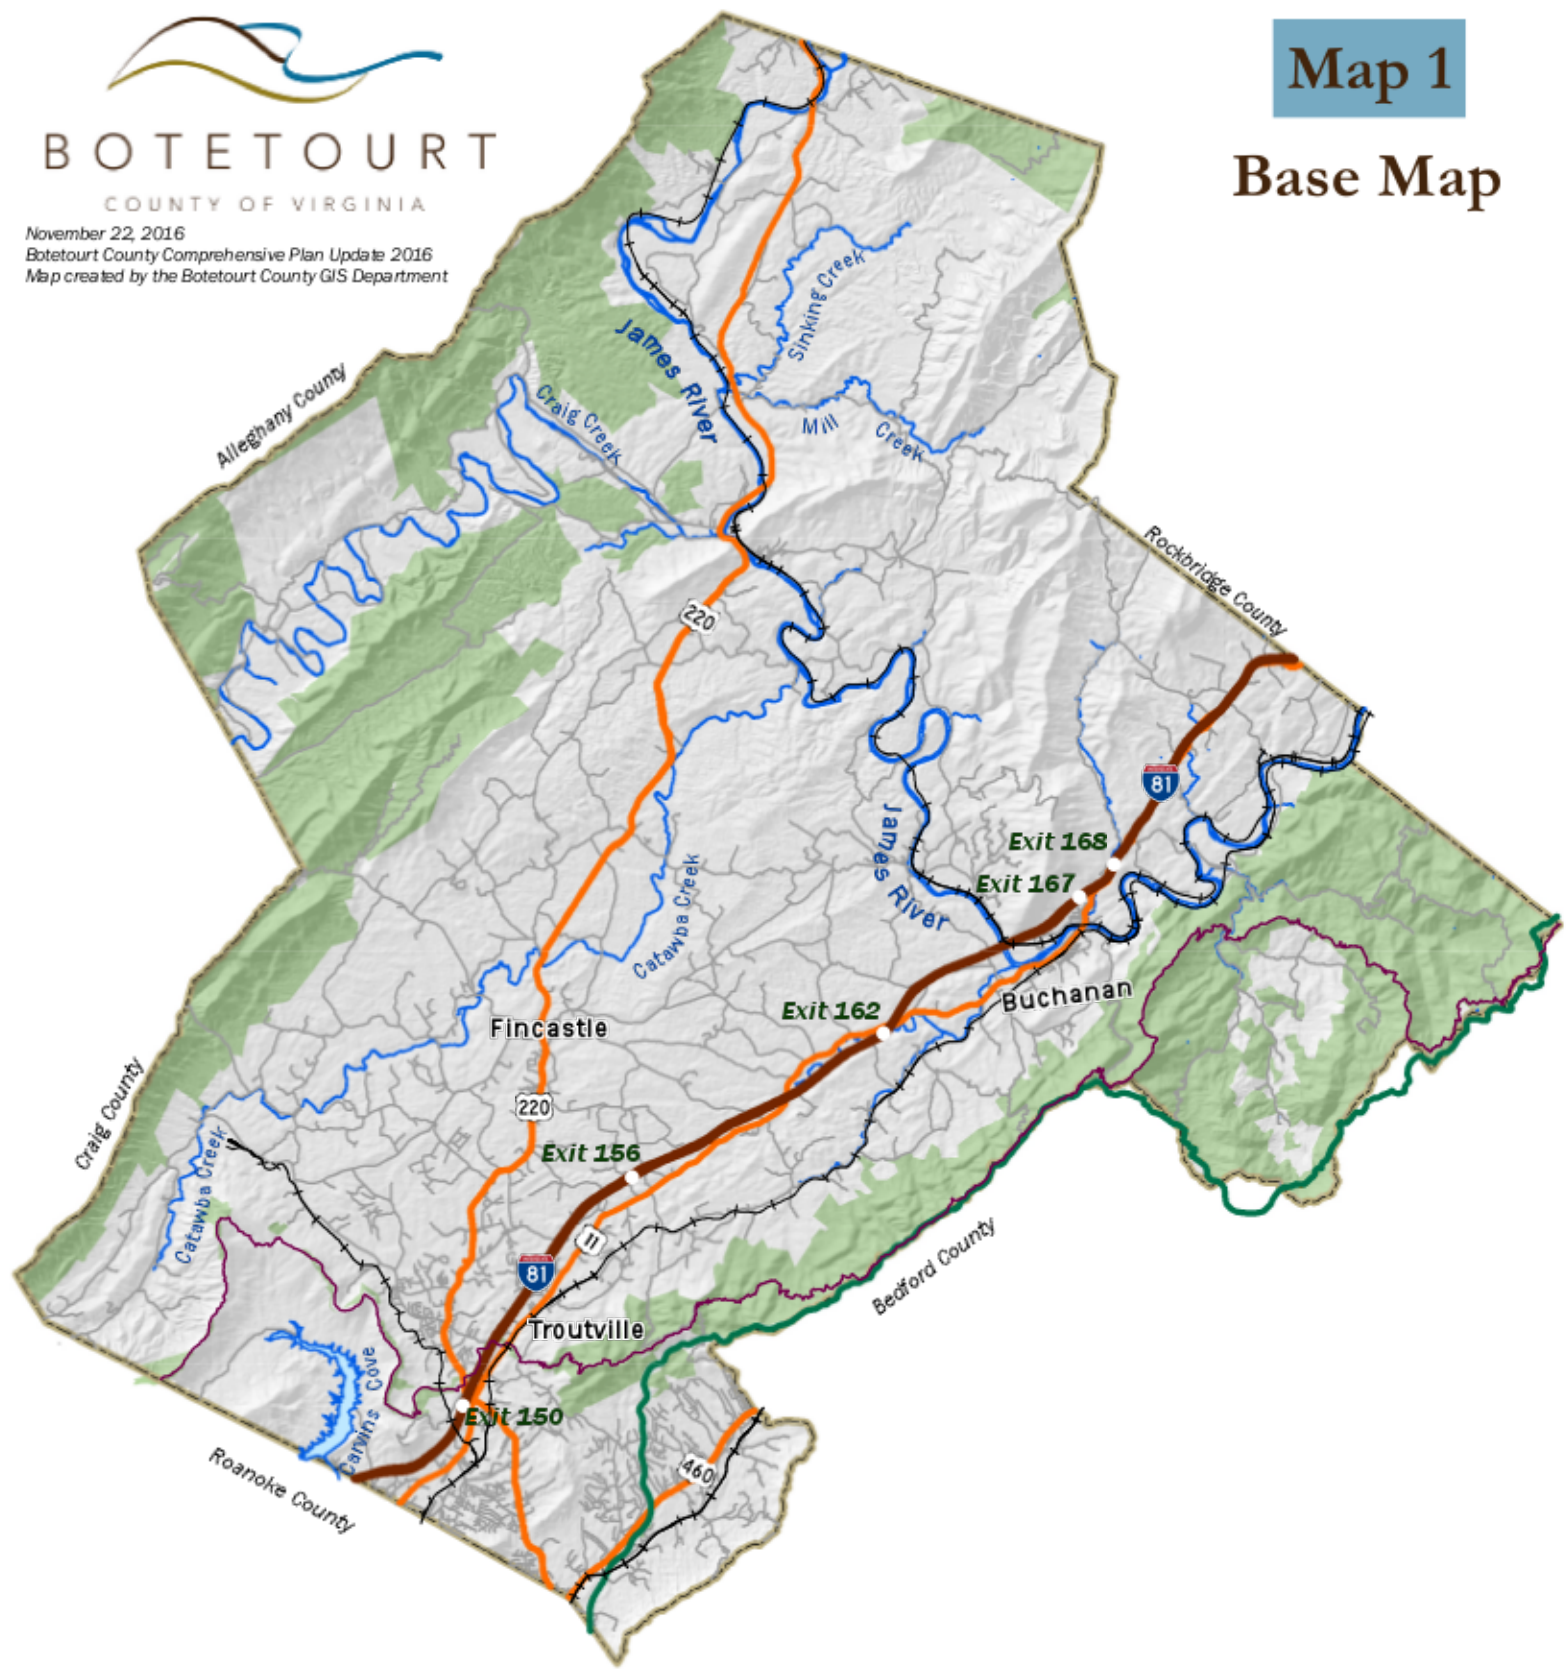

# BOTETOURT

COUNTY OF VIRGINIA

November 22, 2016  
Botetourt County Comprehensive Plan Update 2016  
Map created by the Botetourt County GIS Department

## Map 1

## Base Map

- |                   |                    |
|-------------------|--------------------|
| Railroad          | Blue Ridge Parkway |
| Appalachian Trail | Interstate         |
| National Forest   | Primary Road       |
| Water Feature     | Secondary Road     |